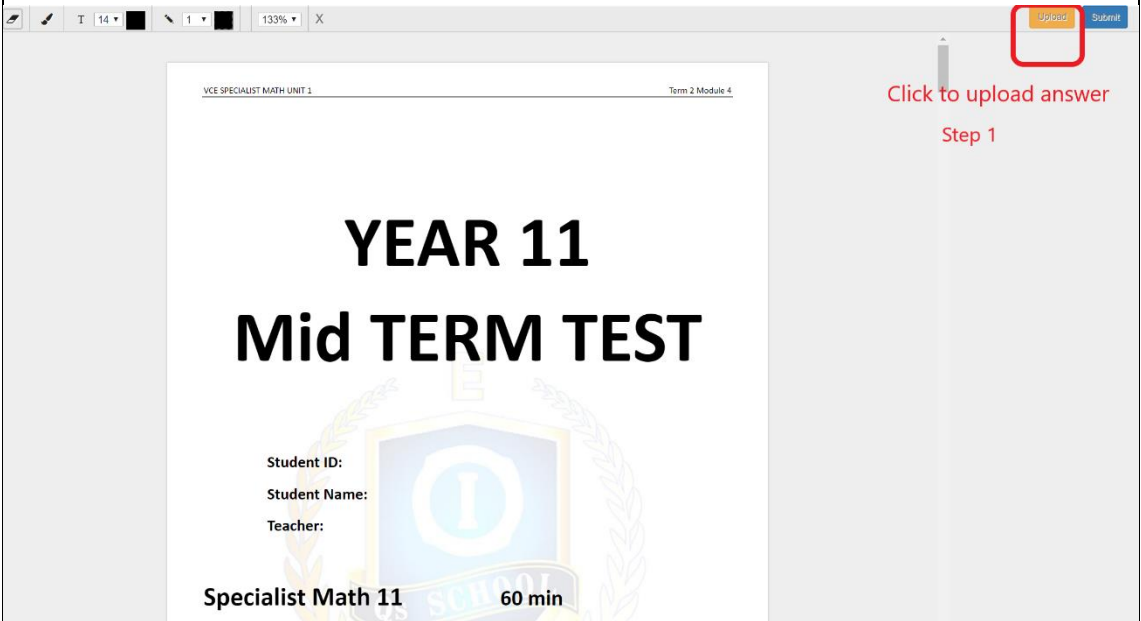

3 After all answers are uploaded, please press **"Merge and Preview"** as Step 3 shown below. System will automatically merge all uploaded pictures into one PDF file.