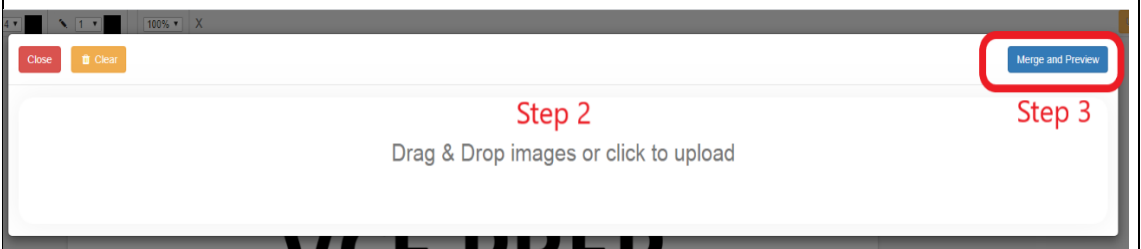

4 Please wait until the images have been successfully merged and the quality of PDF is acceptable, then click **"Submit"** to submit the answer. Or click **"Clear"** to empty the box and re-upload images.