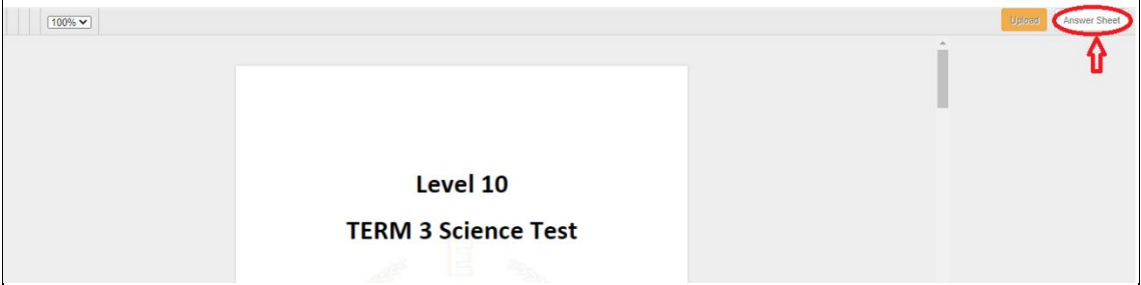

VCE PREP TERM 2 TEST

English 50 min

How to download and submit your test answer sheet

1 To access & download Qs special designed answer sheets

Please click **"Answer Sheet"** on the top of right corner to download the answer sheet.